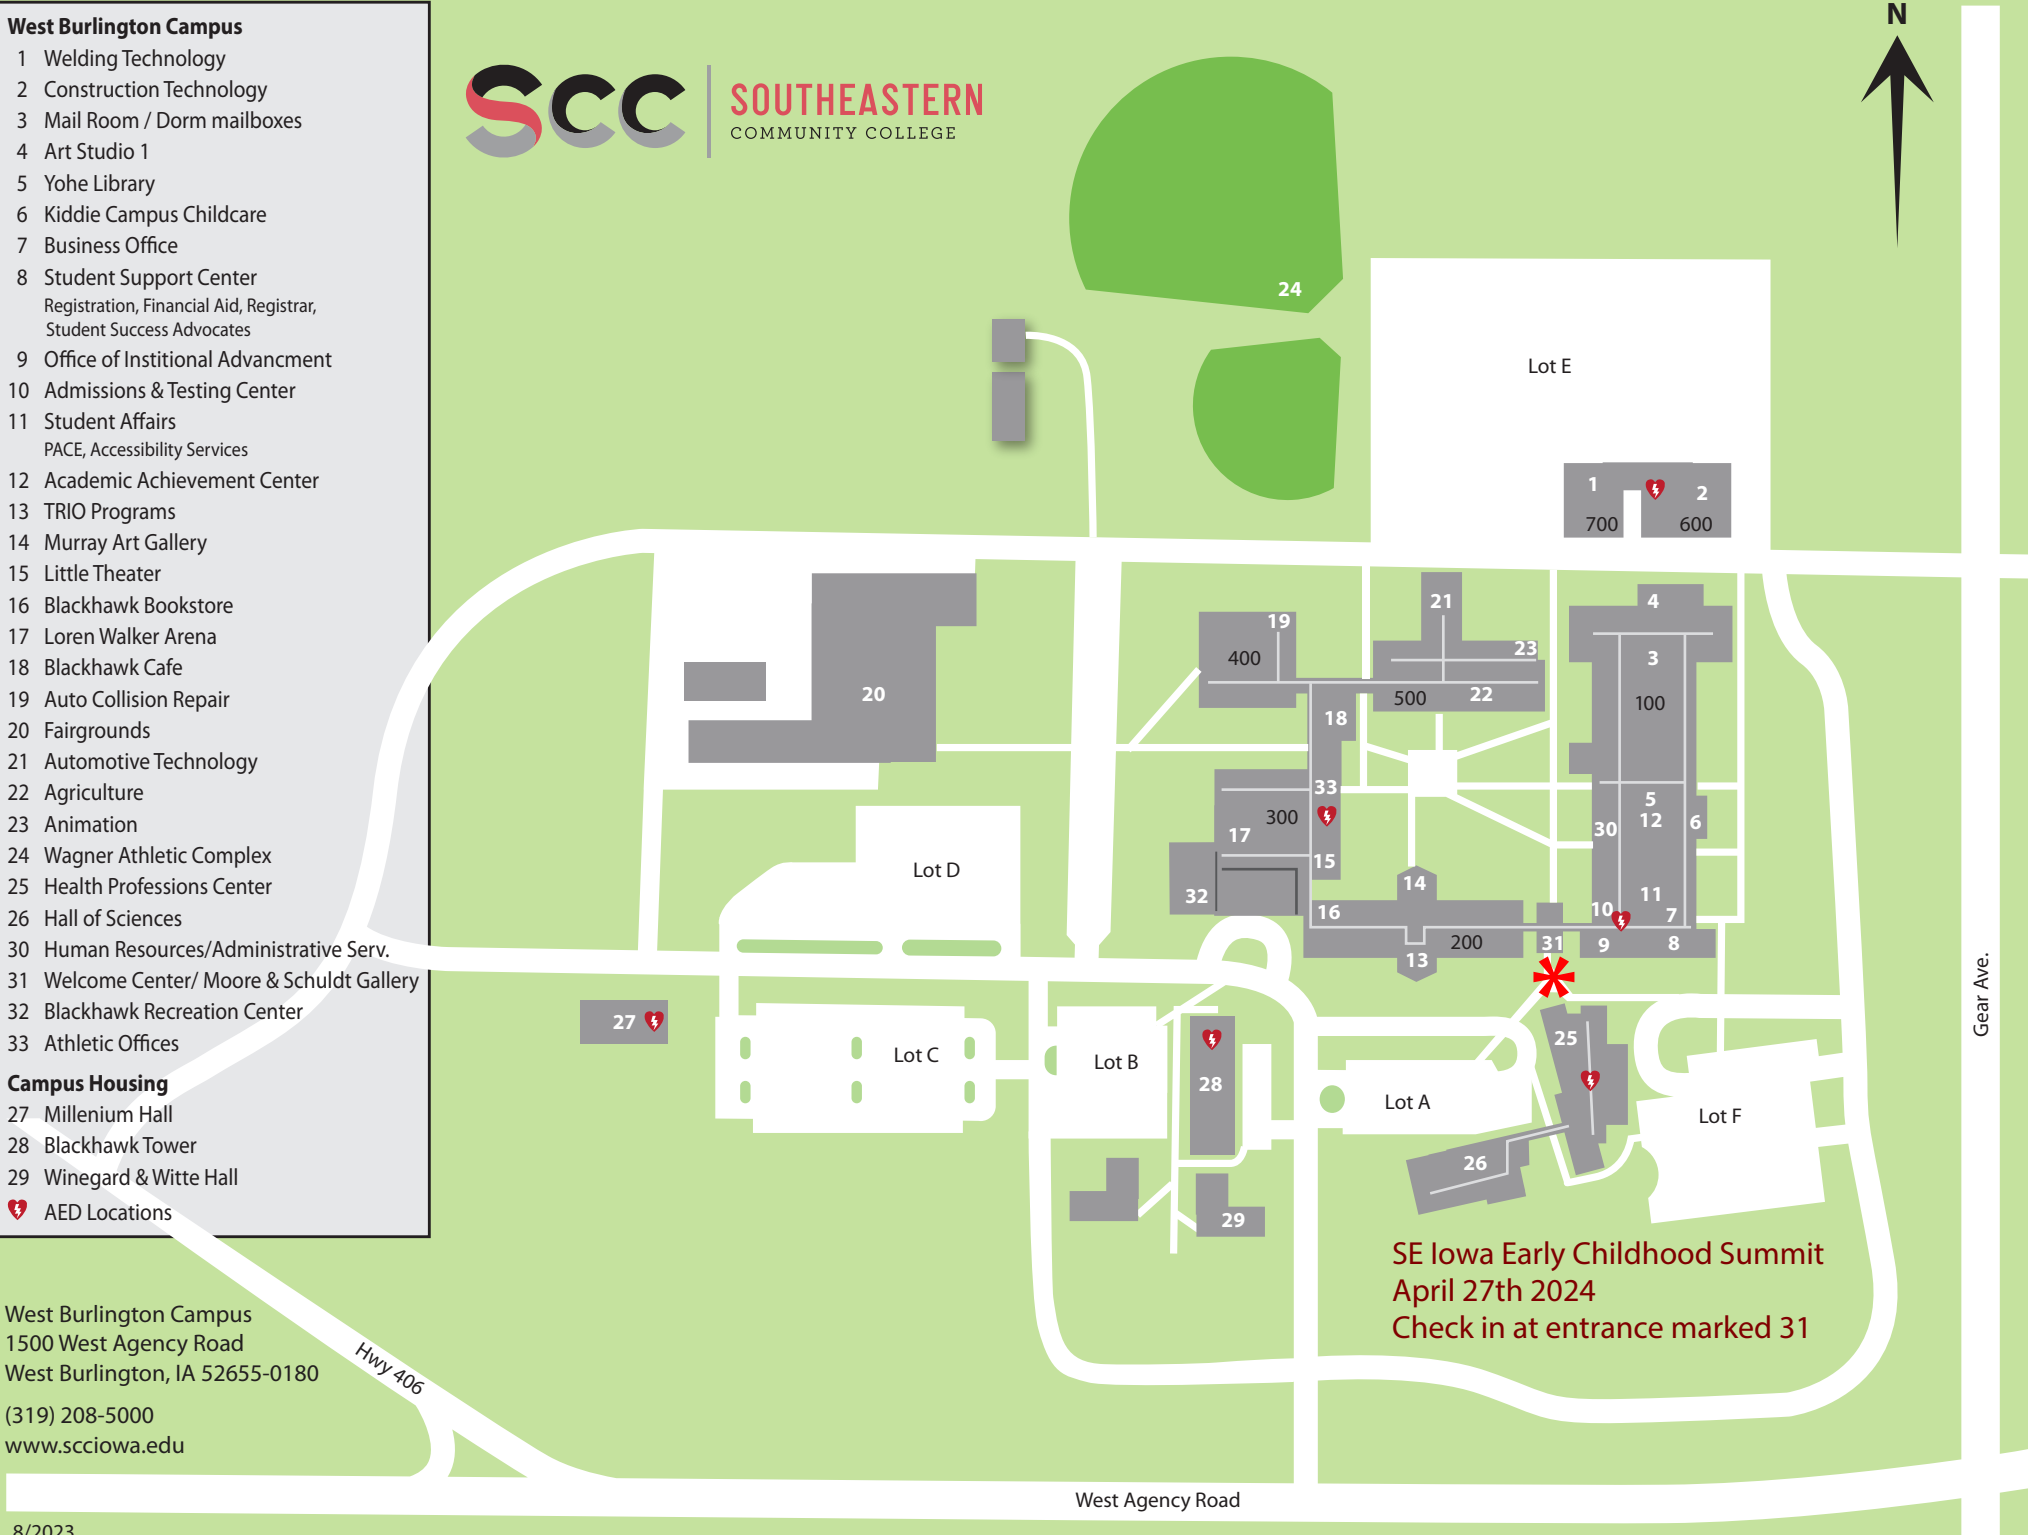

## Annual Childcare Conference

Saturday, April 27<sup>th</sup> 2024

Southeastern Community College  
West Burlington Campus – 1500 W Agency Road  
West Burlington, IA 52655-0180

**New Location**

*Join us for this no cost in-person training opportunity!  
Conference includes 6 hours of HHS credit, training materials, complimentary lunch,  
and early childhood professional appreciation gift bags!  
Door prize drawings!*

- 1 Welding Technology
- 2 Construction Technology
- 3 Mail Room / Dorm mailboxes
- 4 Art Studio 1
- 5 Yohe Library
- 6 Kiddie Campus Childcare
- 7 Business Office
- 8 Student Support Center  
Registration, Financial Aid, Registrar,  
Student Success Advocates
- 9 Office of Institutional Advancment
- 10 Admissions & Testing Center
- 11 Student Affairs  
PACE, Accessibility Services
- 12 Academic Achievement Center
- 13 TRIO Programs
- 14 Murray Art Gallery
- 15 Little Theater
- 16 Blackhawk Bookstore
- 17 Loren Walker Arena
- 18 Blackhawk Cafe
- 19 Auto Collision Repair
- 20 Fairgrounds
- 21 Automotive Technology
- 22 Agriculture
- 23 Animation
- 24 Wagner Athletic Complex
- 25 Health Professions Center
- 26 Hall of Sciences
- 30 Human Resources/Administrative Serv.
- 31 Welcome Center/ Moore & Schuldt Gallery
- 32 Blackhawk Recreation Center
- 33 Athletic Offices

**Campus Housing**

- 27 Millenium Hall
- 28 Blackhawk Tower
- 29 Winegard & Witte Hall
-  AED Locations

West Burlington Campus  
 1500 West Agency Road  
 West Burlington, IA 52655-0180  
 (319) 208-5000  
 www.scciowa.edu

Hwy 406

West Agency Road

Gear Ave.

**SE Iowa Early Childhood Summit  
 April 27th 2024  
 Check in at entrance marked 31**